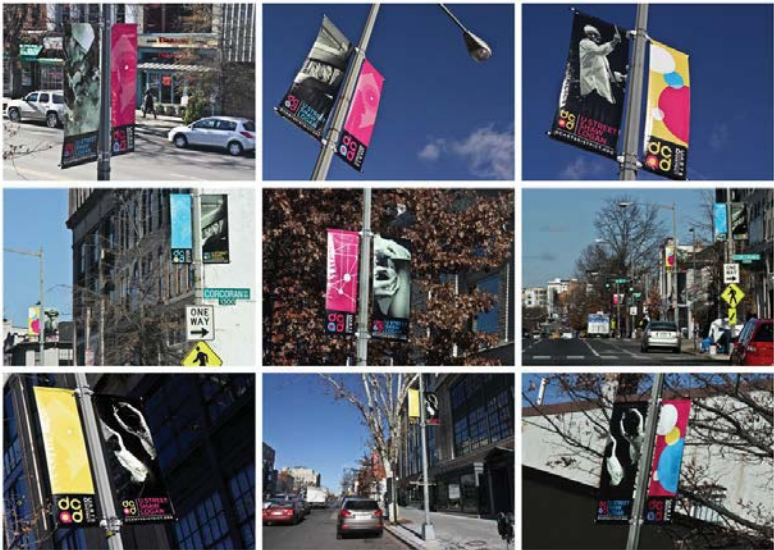

Elements, uses, programming?

Gathering Places: Robertson Corners

Elements, uses, programming?

Gathering Places: Melrose at La Cienega

Example: Goodyear, Arizona

Example: LA Walks

Median Monuments

Illuminated Monuments

Pole Mounted

Illuminated Pole Mounted

Overhead

Single Advertising Banner

Double Advertising Banners

Advertising and Identity Banners

Parking

Destinations

Directional

Maps

1. Permanent art

- Commission iconic pieces by reknowned artists
- Commission local artists
- Will need curatorial oversight & maintenance

Where: Gateway/Gathering Space sculptures or lighting installation