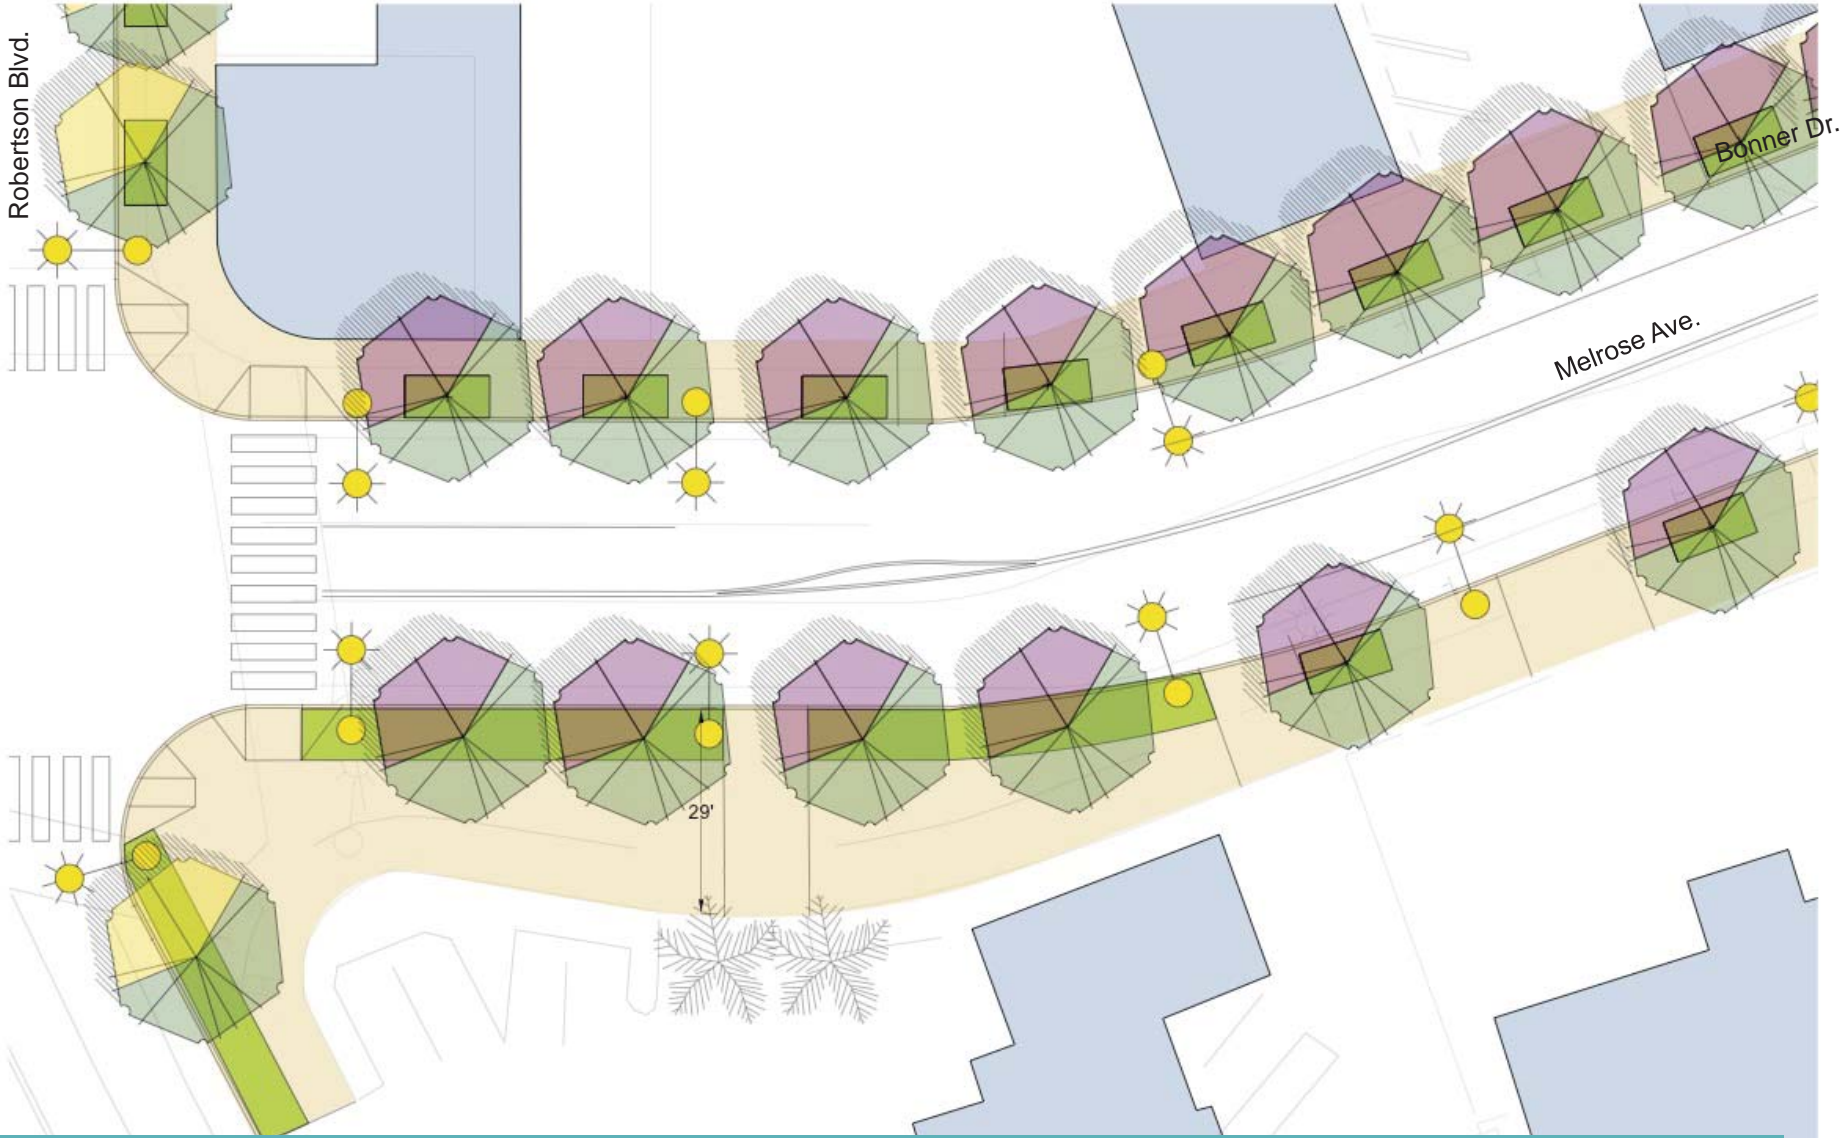

Character option 2: urban plaza

Character option 2: urban plaza

Elements

1. Seating
2. Dining
3. Art
4. Info center
5. Bike share
6. Other?

Programming/activities

1. Outdoor art gallery
2. Music
3. Other?

Gathering Places: Robertson South Gateway Garden

Elements, uses, programming?

Gathering Places: Robertson South Gateway Garden

Gathering Places: Robertson North Gateway Garden

Elements, uses, programming?

Gathering Places: Robertson North Gateway Garden

Elements, uses, programming?

Gathering Places: Robertson Corners

Elements, uses, programming?

Gathering Places: Melrose at La Cienega

Example: Goodyear, Arizona

Example: LA Walks

Median Monuments

Illuminated Monuments

Trellis / shade system

Artful cans & bike racks

Social seating

1. Electrical outlet on street lights
2. String lights
3. Tree lights

- 5. Placemaking at special sites
- 6. Gobo sidewalk graphics
- 7. Seasonal light exhibits