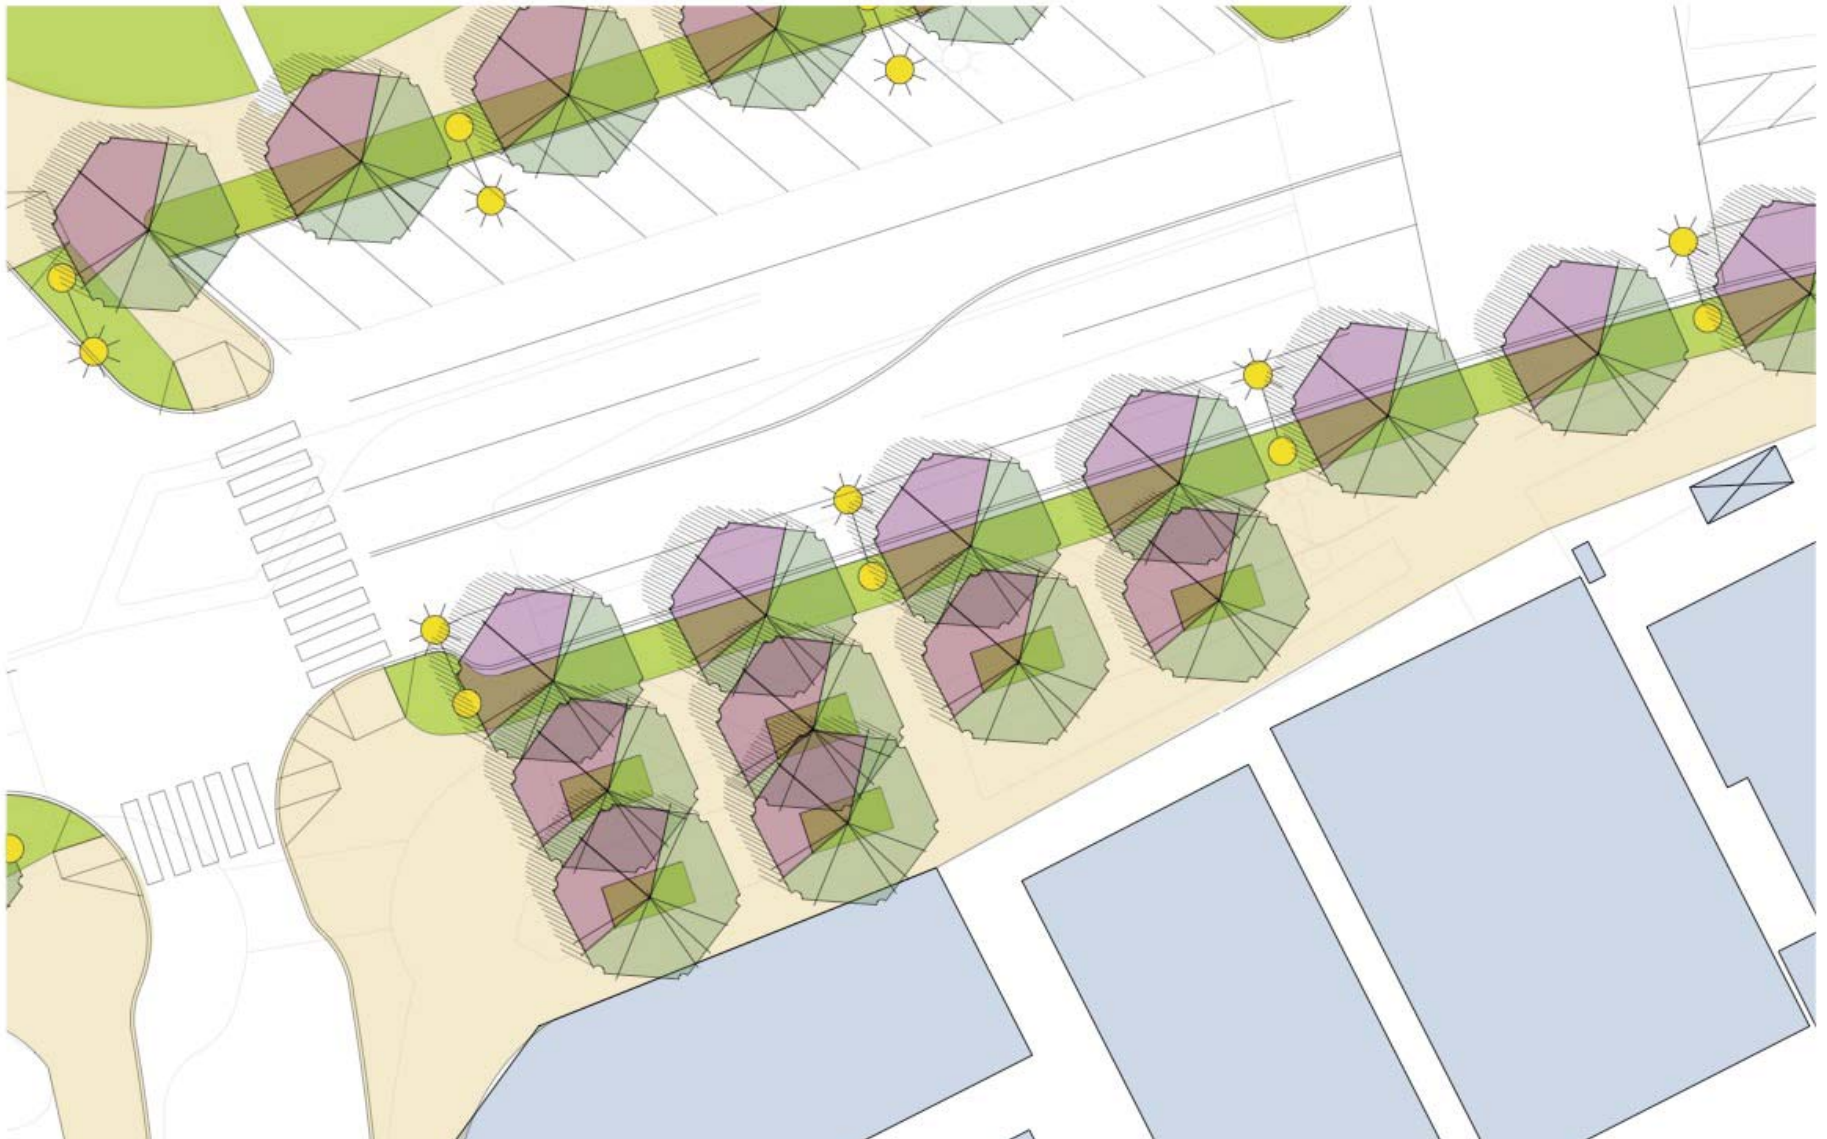

Character option 2: urban plaza

Character option 2: urban plaza

Elements

1. Seating
2. Dining
3. Art
4. Info center
5. Bike share
6. Other?

Programming/activities

1. Outdoor art gallery
2. Music
3. Other?

Gathering Places: Robertson South Gateway Garden

Elements, uses, programming?

Gathering Places: Robertson South Gateway Garden

Gathering Places: Robertson North Gateway Garden

Elements, uses, programming?

Gathering Places: Robertson North Gateway Garden

Elements, uses, programming?

Gathering Places: Robertson Corners

Elements, uses, programming?

Gathering Places: Melrose at La Cienega

Example: Goodyear, Arizona

Example: LA Walks

Median Monuments

Illuminated Monuments

Trellis / shade system

Artful cans & bike racks

Social seating

1. Electrical outlet on street lights
2. String lights
3. Tree lights

- 5. Placemaking at special sites
- 6. Gobo sidewalk graphics
- 7. Seasonal light exhibits