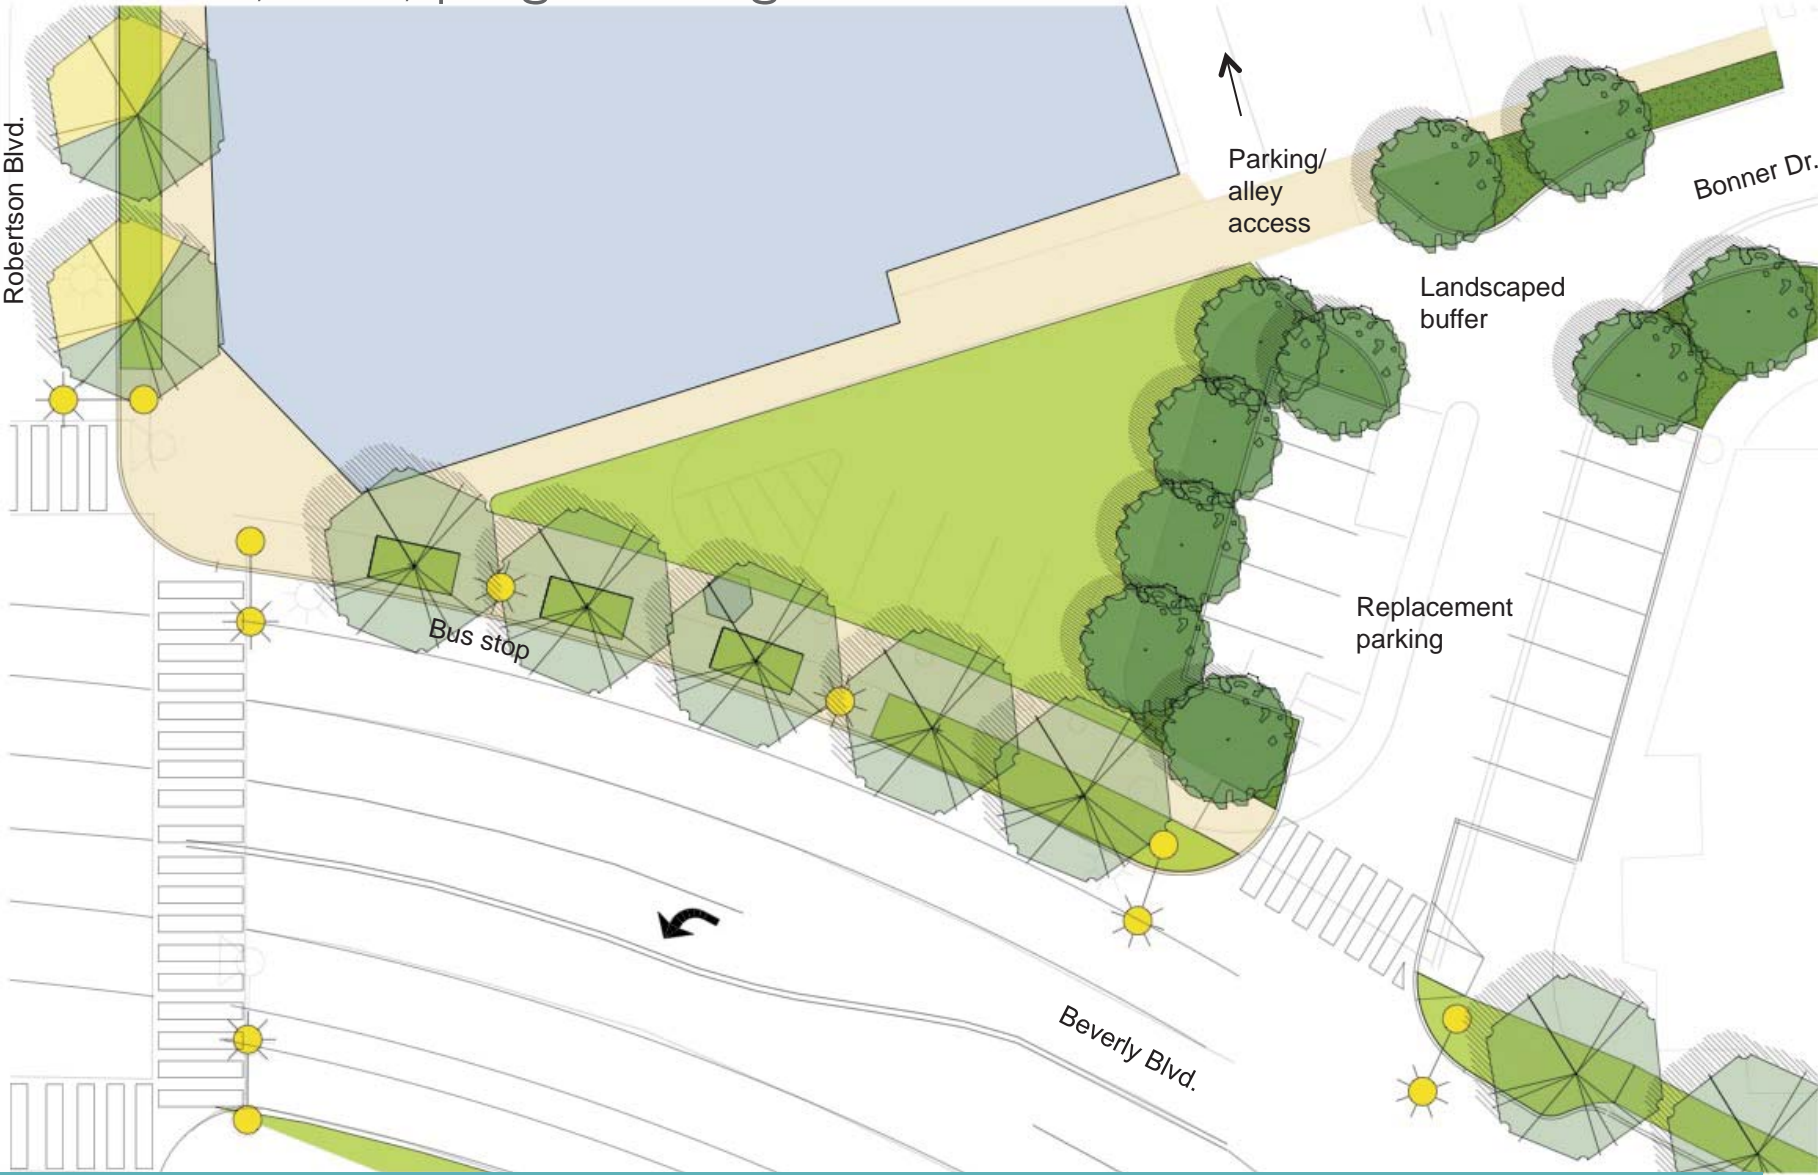

Character option 2: urban plaza

Character option 2: urban plaza

Elements

1. Seating
2. Dining
3. Art
4. Info center
5. Bike share
6. Other?

Programming/activities

1. Outdoor art gallery
2. Music
3. Other?

Gathering Places: Robertson South Gateway Garden

Elements, uses, programming?

Gathering Places: Robertson South Gateway Garden

Gathering Places: Robertson North Gateway Garden

Elements, uses, programming?

Gathering Places: Robertson North Gateway Garden

2. Temporary art

- City or BID would curate temporary installations

Where: Gateway/Gathering Spaces and/or predetermined sidewalk zones

3. Artist-designed streetscape elements

Background

- Bus shelters & benches – Citywide/contemporary (modern) in style
- Bike racks – Citywide but could have artist designed
- Trash receptacles – need new ones
- Gather place seating – living room or café arrangement
- Shade structures
- Other ideas?

Trellis / shade system

Artful cans & bike racks

Social seating

1. Electrical outlet on street lights
2. String lights
3. Tree lights

- 5. Placemaking at special sites
- 6. Gobo sidewalk graphics
- 7. Seasonal light exhibits