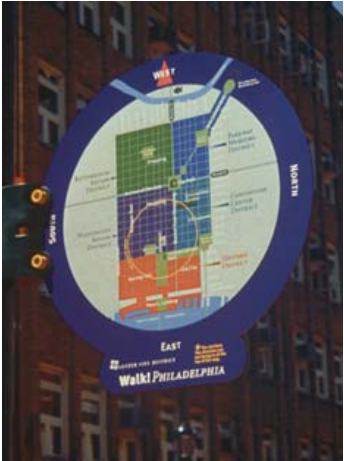

Elements, uses, programming?

Gathering Places: Robertson Corners

Elements, uses, programming?

Gathering Places: Melrose at La Cienega

Example: Goodyear, Arizona

Example: LA Walks

Median Monuments

Illuminated Monuments

Pole Mounted

Illuminated Pole Mounted

Overhead

Single Advertising Banner

Double Advertising Banners

Advertising and Identity Banners

Parking

Destinations

Directional

Maps

1. Permanent art

- Commission iconic pieces by reknowned artists
- Commission local artists
- Will need curatorial oversight & maintenance

Where: Gateway/Gathering Space sculptures or lighting installation