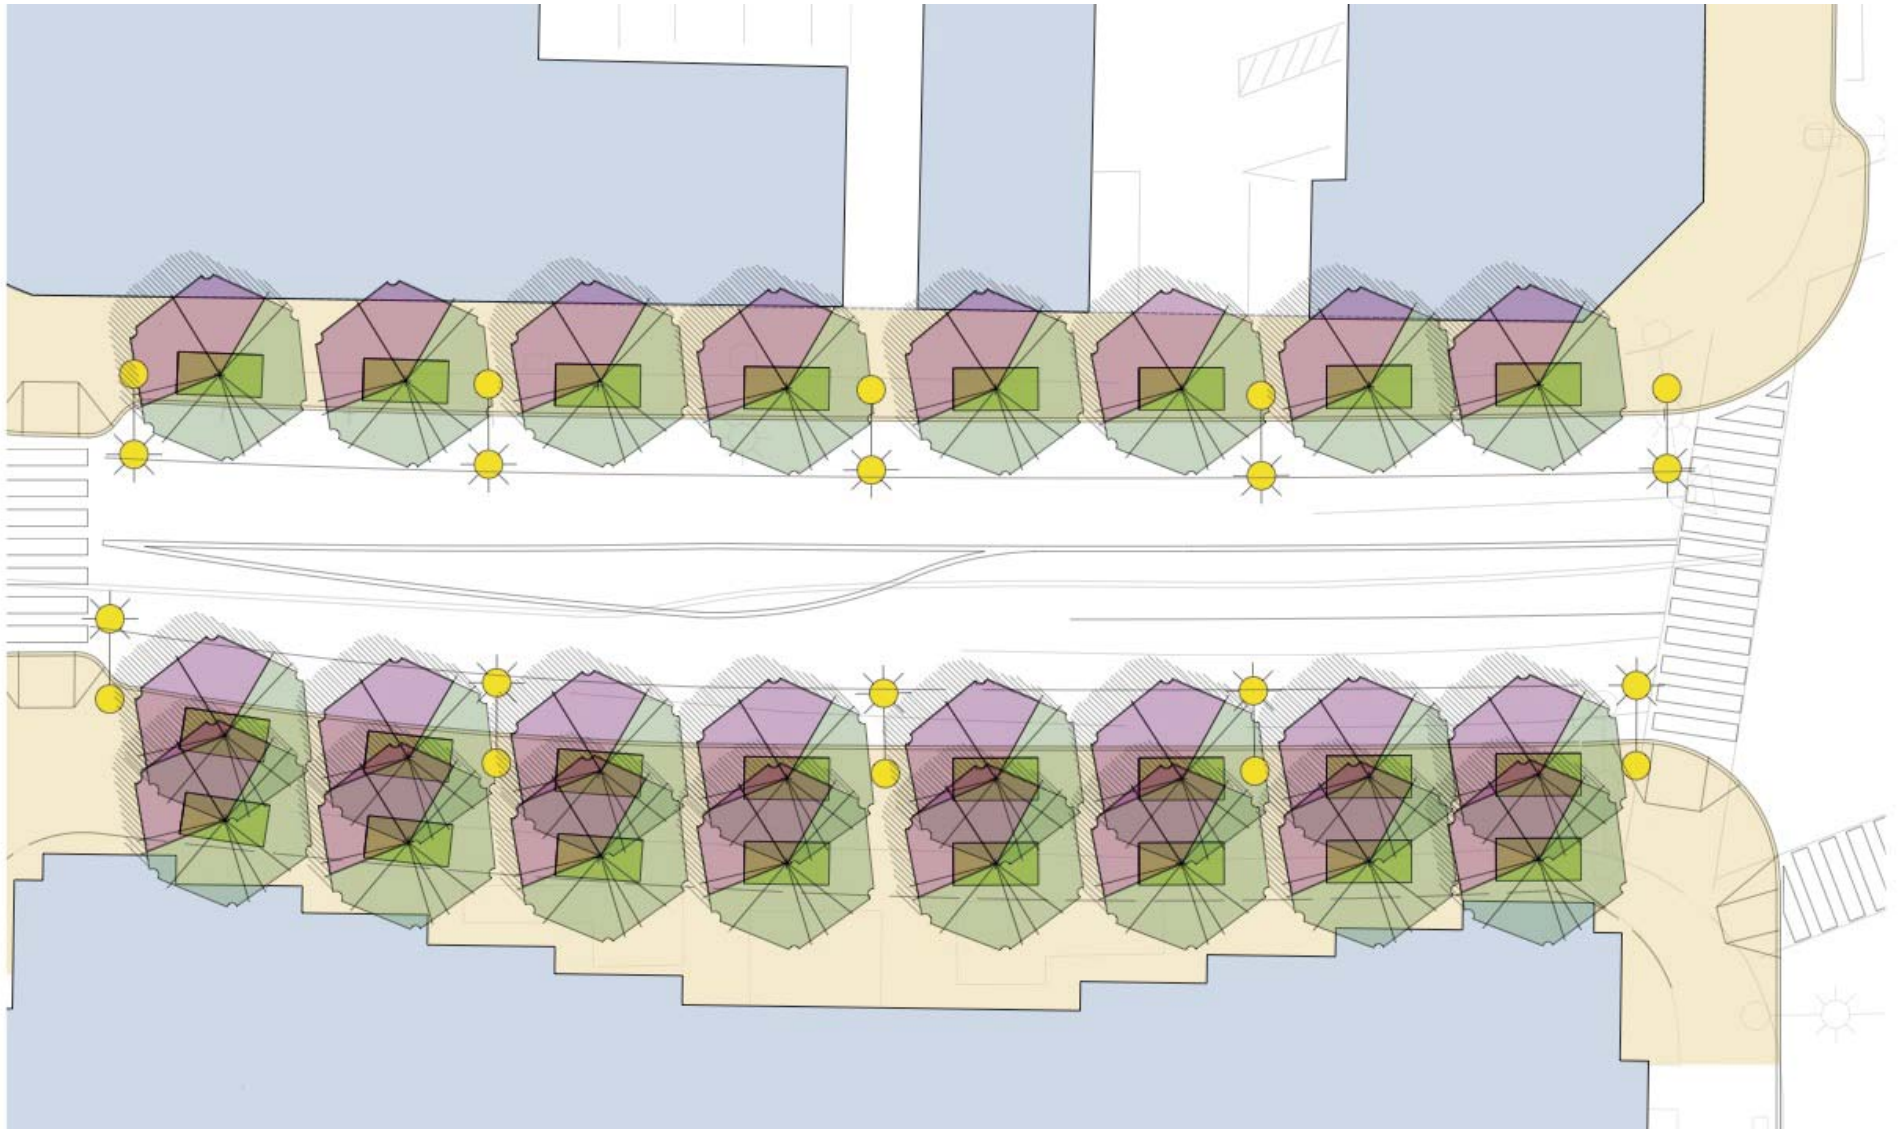

Character option 2: urban plaza

Character option 2: urban plaza

Elements

1. Seating
2. Dining
3. Art
4. Info center
5. Bike share
6. Other?

Programming/activities

1. Outdoor art gallery
2. Music
3. Other?

Gathering Places: Robertson South Gateway Garden

Elements, uses, programming?

Gathering Places: Robertson South Gateway Garden

Gathering Places: Robertson North Gateway Garden

Elements, uses, programming?

Gathering Places: Robertson North Gateway Garden

Elements, uses, programming?

Gathering Places: Robertson Corners

Elements, uses, programming?

Gathering Places: Melrose at La Cienega

Example: Goodyear, Arizona

Example: LA Walks

Median Monuments

Illuminated Monuments

Trellis / shade system

Artful cans & bike racks

Social seating

1. Electrical outlet on street lights
2. String lights
3. Tree lights

- 5. Placemaking at special sites
- 6. Gobo sidewalk graphics
- 7. Seasonal light exhibits